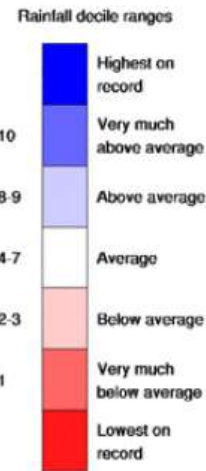

A large field of blackleg plants, characterized by their tall, thin green stems and clusters of bright yellow flowers. The plants are densely packed, filling most of the frame. A semi-transparent circular graphic is overlaid on the right side of the image, containing the title text.

Blackleg in SA 2021

2021 SA Seasonal Conditions

June – July Rainfall deciles (Jun-Aug)

September Rainfall deciles

Sour

2021 SA Blackleg Monitoring Site Data

SA	A	B	C	BF	AD	ABDF	H
Arthurton	Red	Red	Yellow	Yellow	Green	Green	Green
Cummins	Red	Red	Red	Yellow	Green	Green	Yellow
Keith	Yellow	Red	Yellow	Red	Green	Green	Green
Riverton	Yellow	Red	Yellow	Yellow	Yellow	Yellow	Green
Spalding	Yellow	Red	Yellow	Red	Green	Green	Green
Wangary	Red	Red	Yellow	Red	Yellow	Green	Yellow
Wasleys	Red	Red	Yellow	Red	Green	Green	Green
Yeelanna	Yellow	Red	Yellow	Red	Green	Green	Green