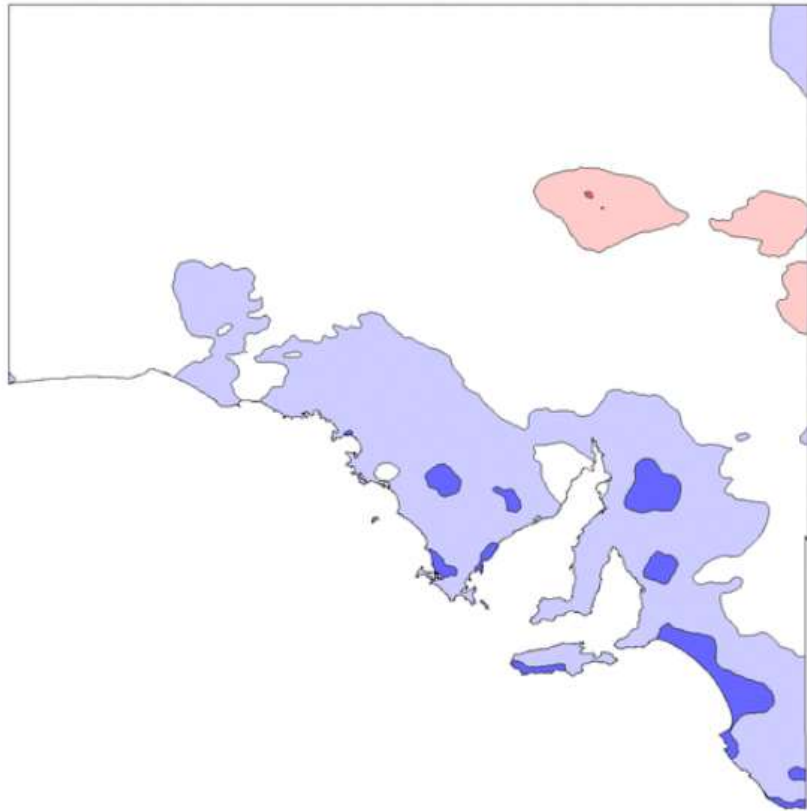

A large field of blackleg plants, characterized by their tall, thin green stems and clusters of bright yellow flowers. The plants are densely packed, filling most of the frame. A semi-transparent circular graphic is overlaid on the right side of the image, containing the title text.

Blackleg in SA 2021

2021 SA Seasonal Conditions

June – July Rainfall deciles (Jun-Aug)

September Rainfall deciles

Sour

2021 SA Blackleg Monitoring Site Data

SA	A	B	C	BF	AD	ABDF	H
Arthurton	Red	Red	Yellow	Yellow	Green	Green	Green
Cummins	Red	Red	Red	Yellow	Green	Green	Yellow
Keith	Yellow	Red	Yellow	Red	Green	Green	Green
Riverton	Yellow	Red	Yellow	Yellow	Yellow	Yellow	Green
Spalding	Yellow	Red	Yellow	Red	Green	Green	Green
Wangary	Red	Red	Yellow	Red	Yellow	Green	Yellow
Wasleys	Red	Red	Yellow	Red	Green	Green	Green
Yeelanna	Yellow	Red	Yellow	Red	Green	Green	Green