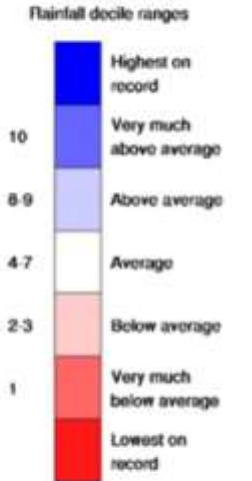

A large field of blackleg plants, characterized by their tall, thin green stems and clusters of bright yellow flowers. The plants are densely packed, filling most of the frame. A semi-transparent circular graphic is overlaid on the right side of the image, containing the title text.

Blackleg in SA 2021

2021 SA Seasonal Conditions

June – July Rainfall deciles (Jun-Aug)

September Rainfall deciles

Sour

2021 SA Blackleg Monitoring Site Data

SA	A	B	C	BF	AD	ABDF	H
Arthurton	Red	Red	Yellow	Yellow	Green	Green	Green
Cummins	Red	Red	Red	Yellow	Green	Green	Yellow
Keith	Yellow	Red	Yellow	Red	Green	Green	Green
Riverton	Yellow	Red	Yellow	Yellow	Yellow	Yellow	Green
Spalding	Yellow	Red	Yellow	Red	Green	Green	Green
Wangary	Red	Red	Yellow	Red	Yellow	Green	Yellow
Wasleys	Red	Red	Yellow	Red	Green	Green	Green
Yeelanna	Yellow	Red	Yellow	Red	Green	Green	Green